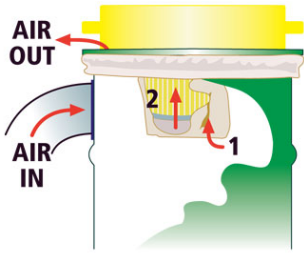

DX1000

Two Stage Filtration

Featuring a two stage filtration process for extra fine dust.

0.5 Micron Filtration

Ideal for all types of wood dust and even MDF.