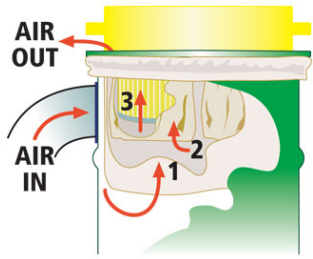

DX4000

Triple Filtration

Featuring a three stage filtration process with an extra pre-filter to protect main filters.

0.5 Micron Filtration

Ideal for all types of wood dust and even MDF.