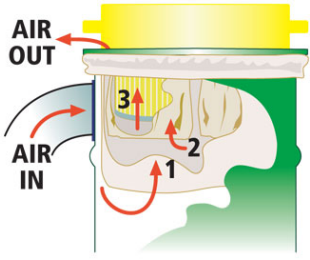

DX5000

Triple Filtration

Featuring a three stage filtration process for extra fine dust.

0.5 Micron Filtration

Ideal for all types of wood dust and even MDF.