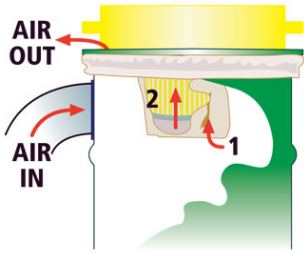

RSDE1

Two Stage Filtration

Featuring a two stage filtration process for extra fine dust.

0.5 Micron Filtration

Ideal for all types of wood dust and even MDF.