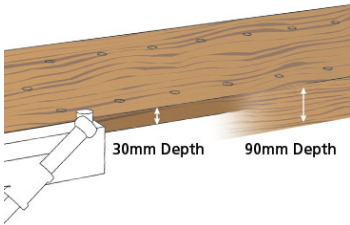

Deep Work Top

Thickness of the work top is an impressive market-leading 30mm* and is made from knot-free laminated Beech for strength, rigidity and durability. A generous 90mm apron protects the table edges.

Strong Vice Mount

The vice is secured with a solid cast iron mount for superior rigidity - far heavier than other benches at these prices.