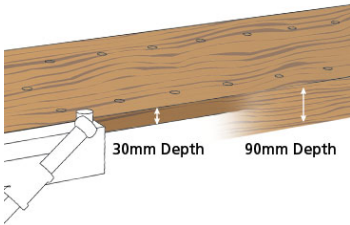

### Deep Work Top

Thickness of the work top is an impressive market-leading 30mm\* and is made from knot-free laminated Beech for strength, rigidity and durability. A generous 90mm apron protects the table edges.