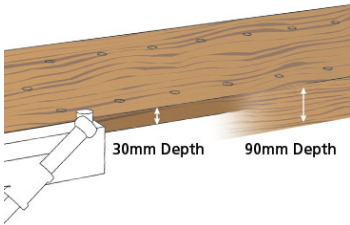

WB-PRO20

Superior Vice Support

High quality vice with substantial central screw and support bars.

Heavy Duty Bench Dogs

Substantial steel bench dogs, with sprung bearings for extra hold, will give years of reliable service.

Deep Work Top

Thickness of the work top is an impressive market-leading 30mm* and is made from knot-free laminated Beech for strength, rigidity and durability. A generous 90mm apron protects the table edges.