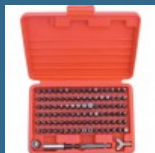

70 lei

CROMWELL Set de pile-ac 16cm CUT 2 ASSORTED NEEDLE FILE SET (12)

47 lei

CROMWELL Set 6 extractoare de suruburi

48 lei

CROMWELL Set surubelnite cu Maner Combinat si Canelat VDE & ENGINEERS SCREWDRIVER SET 12 piese

118 lei

CROMWELL Set varf surubelnita Master - 100 piese MASTER SCREWDRIVER BIT SET 1/4"x25 mm 100 piese

236 lei

CROMWELL Set tarozi si filiere M3-M12 CARBON STEEL THREADING SET IN CASE 32PC

328 lei

CROMWELL Set 19 piese burghie HSS cu coada dreapta SET OF 19 HSS-COBALT S/DRILLS 1-10 mm x 0.50 mm