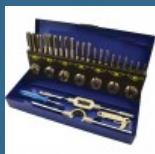

CROMWELL Set tarozi si filiere M3-M12 CARBON STEEL THREADING SET IN CASE 32PC

328 lei