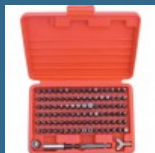

CROMWELL Set varf surubelnita Master - 100 piese MASTER SCREWDRIVER BIT SET 1/4"x25 mm 100 piese

236 lei